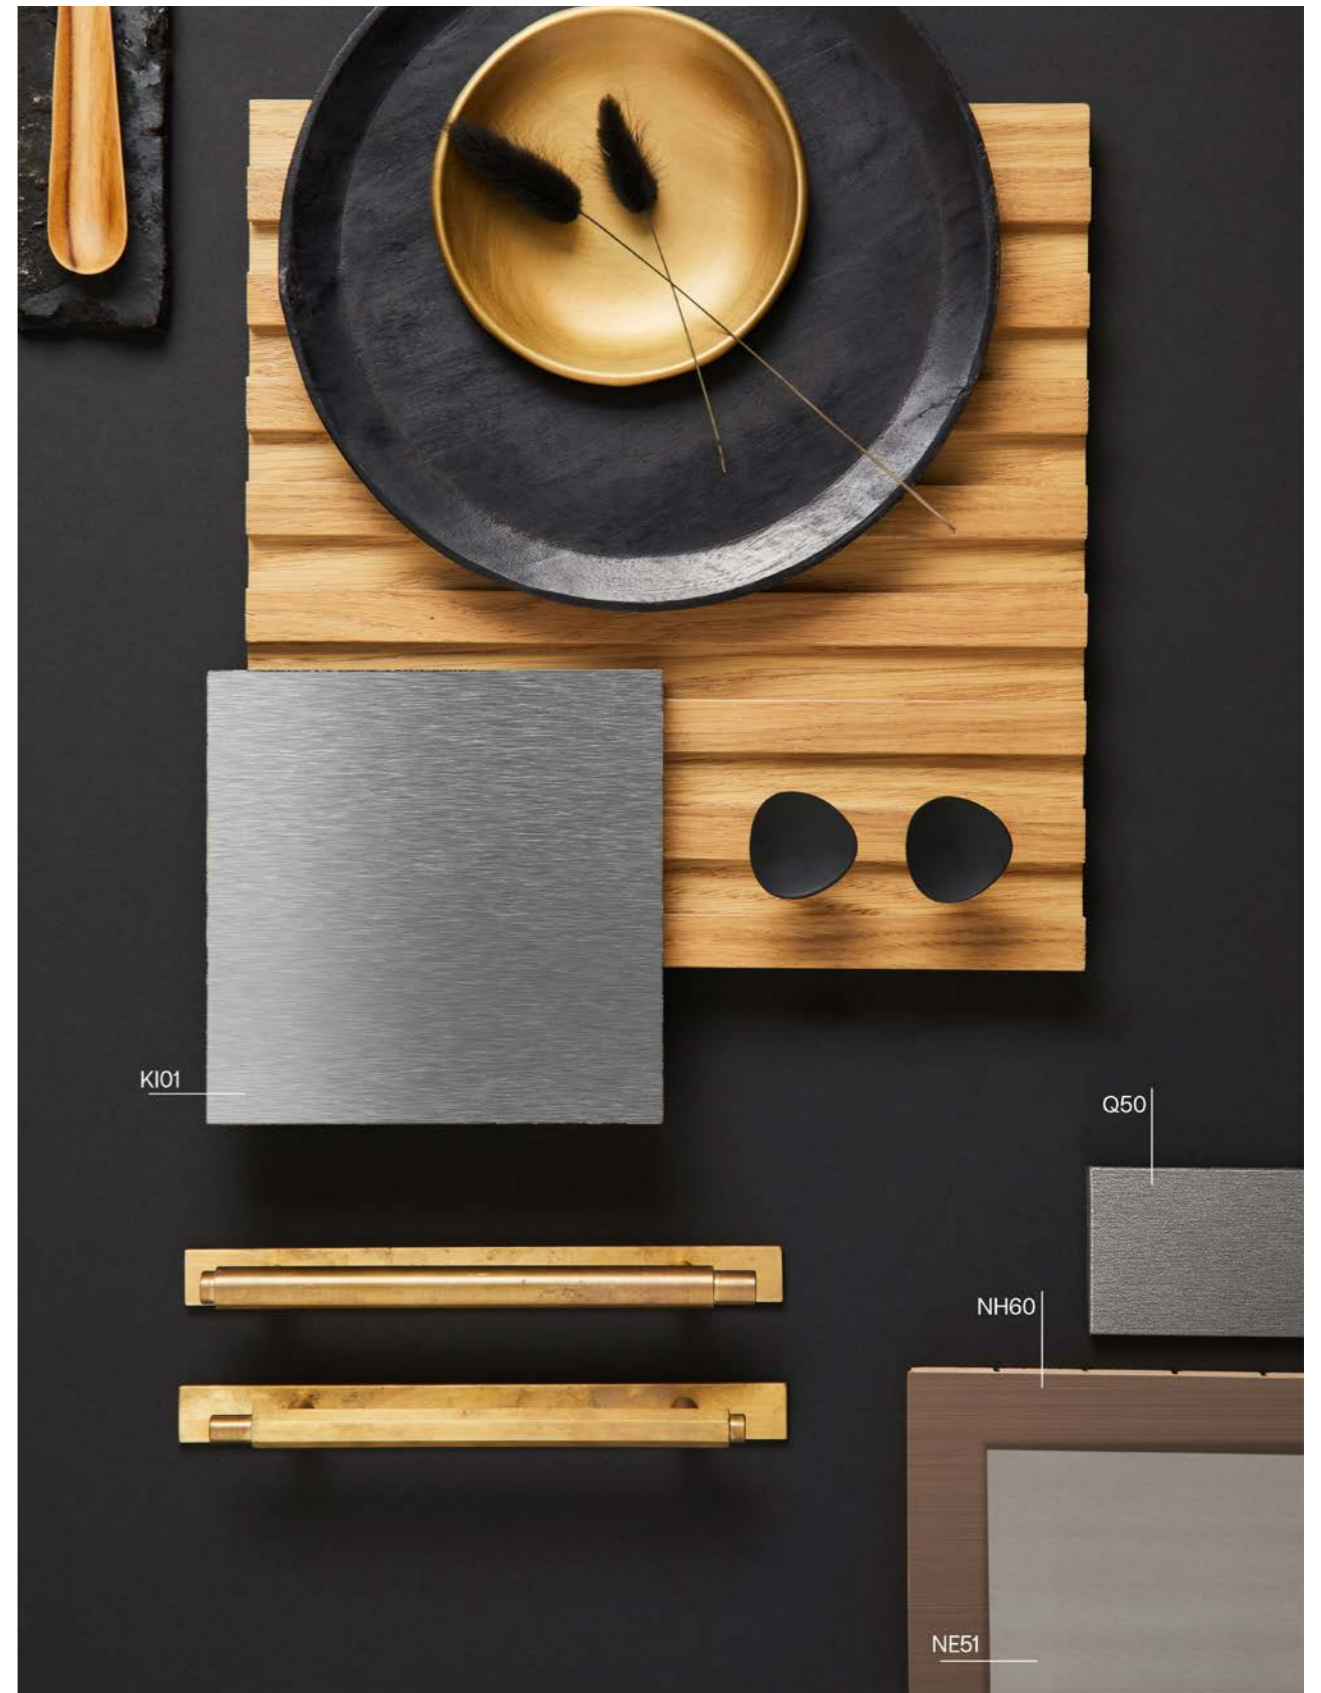

Brushed  
**Moodboard**

05  
**Steel**

KI01 - NE47

**STEEL**  
BRUSHED  
BRUSHED ☑  
RUST ☑  
AURORA ☑

The above image is for illustrational purpose only, and the real product may be different.

# Brushed

NE47  Soft gold

ND02  Stripes gold

NE48  Dark copper

NH63  Striped silver

Q3  Hard gold

Q2  Hard silver

NE51  Champagne silver