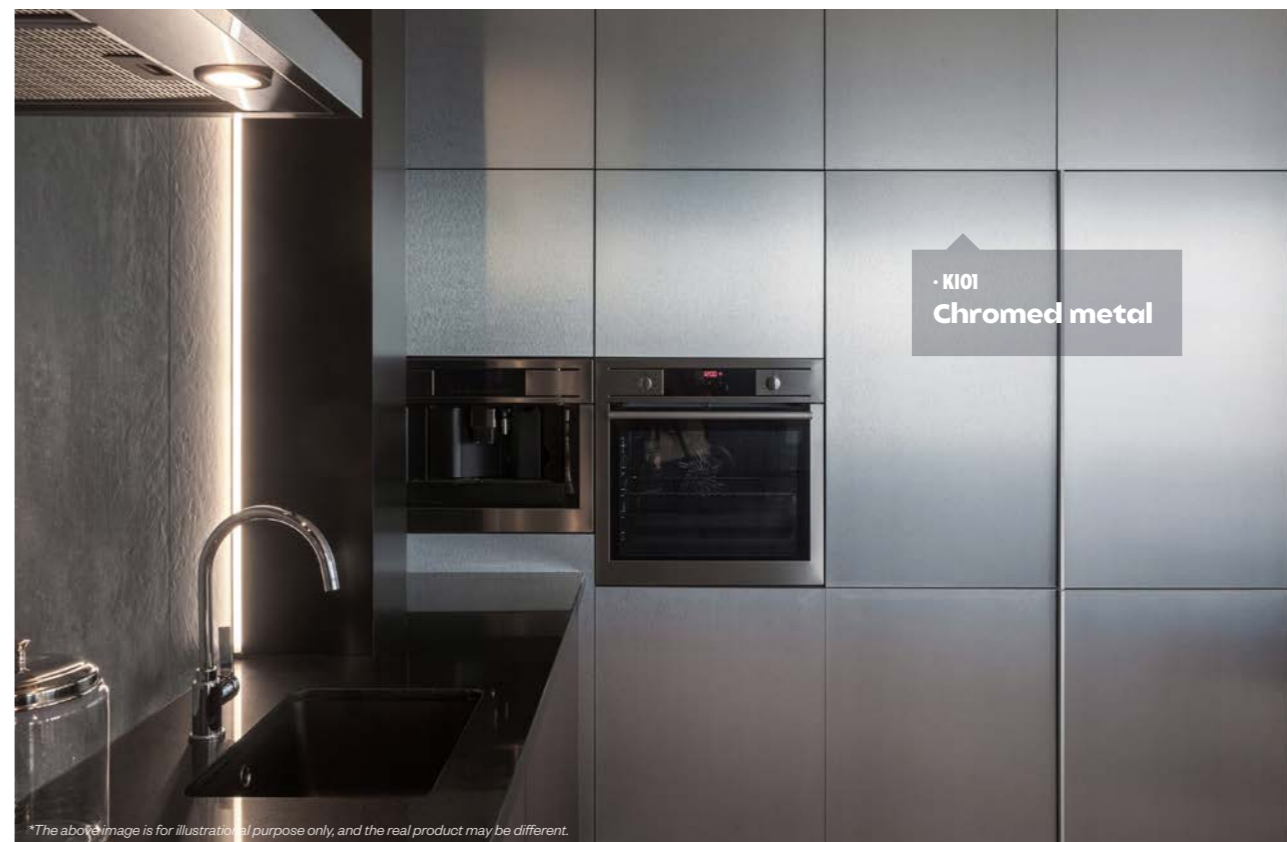

# Brushed | Prestige Line

K101  

Chromed metal