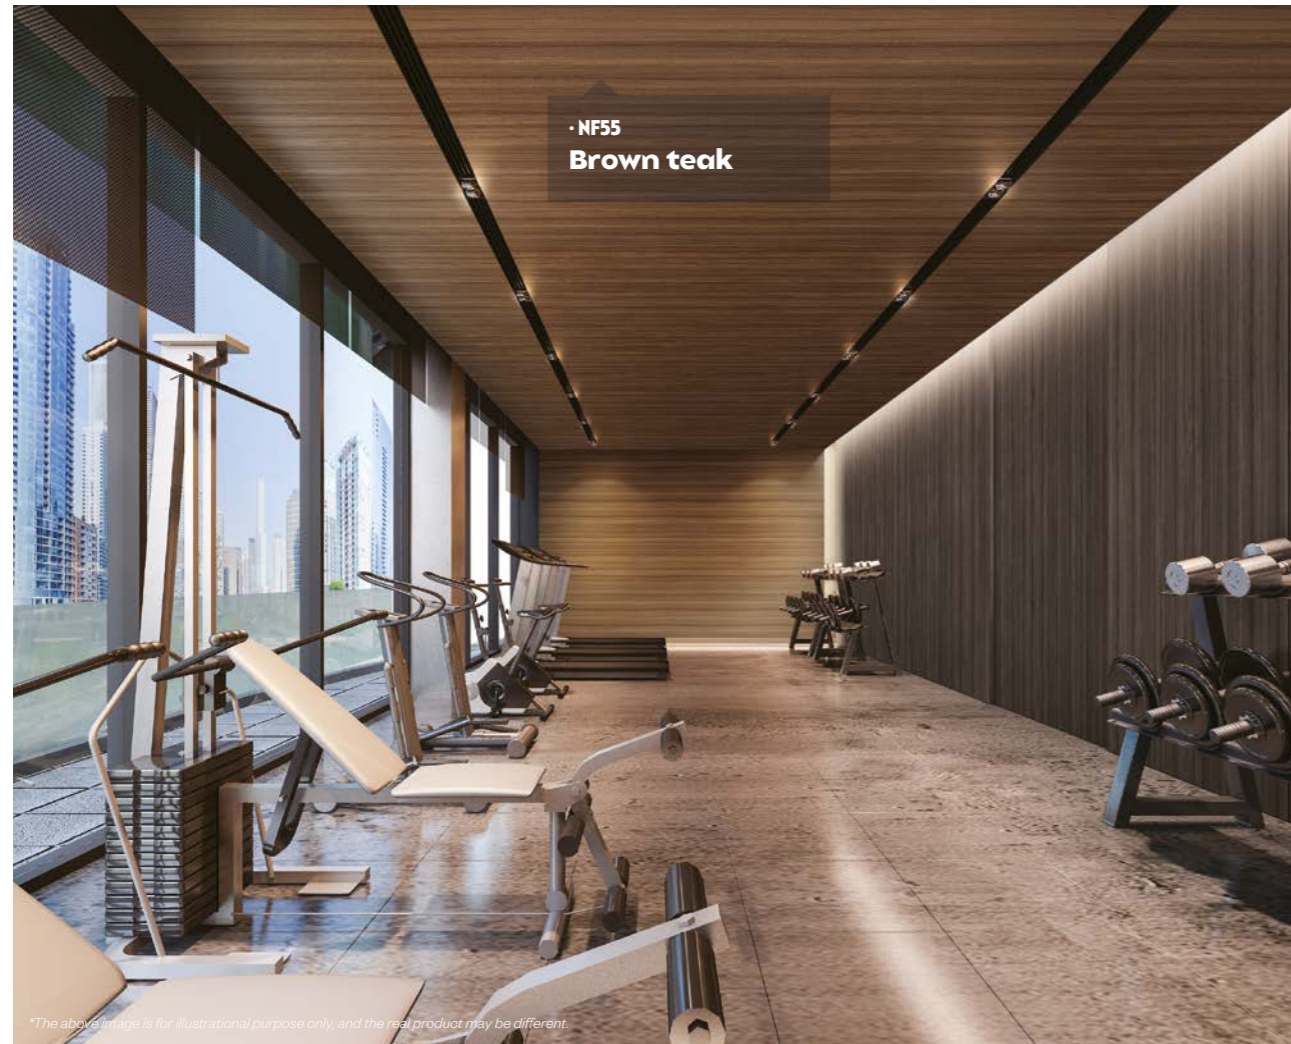

**F5** Structured oak

**NF50** Castagno eiche

**CT25** Aged birch

**NF55**  Brown teak

**NF55**  
Brown teak

\*The above image is for illustrational purpose only, and the real product may be different.

**CT26** Bordeaux birch