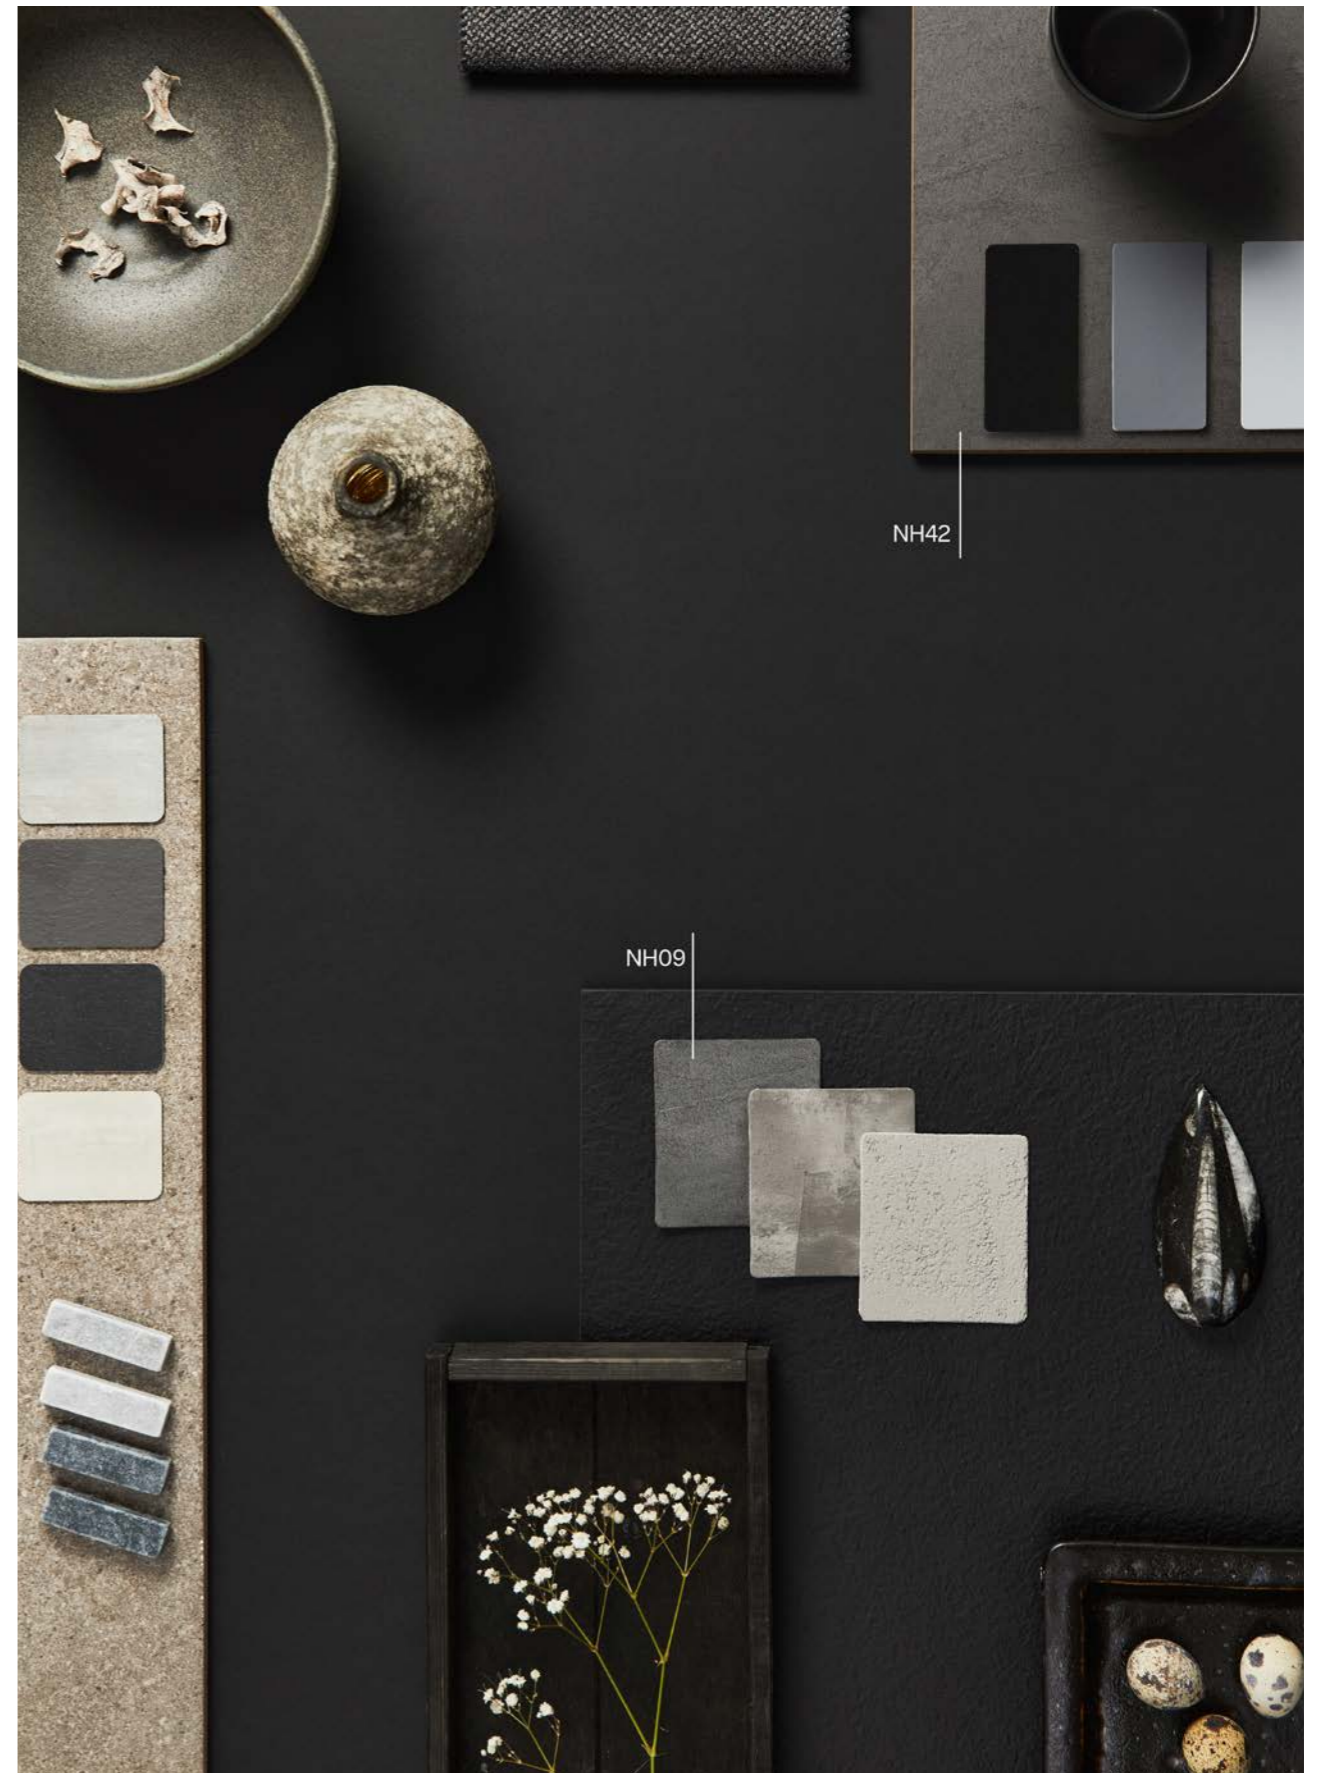

*\*The above image is for illustrational purpose only, and the real product may be different.*

# Terrazzo

NE29

Multicolored

NG02

Spotted gray

# Volcanic Moodboard

# Volcanic

COLOR

WOOD

**STONE**  
Volcanic

CONCRETE

STEEL

TEXTILE

GLITTER