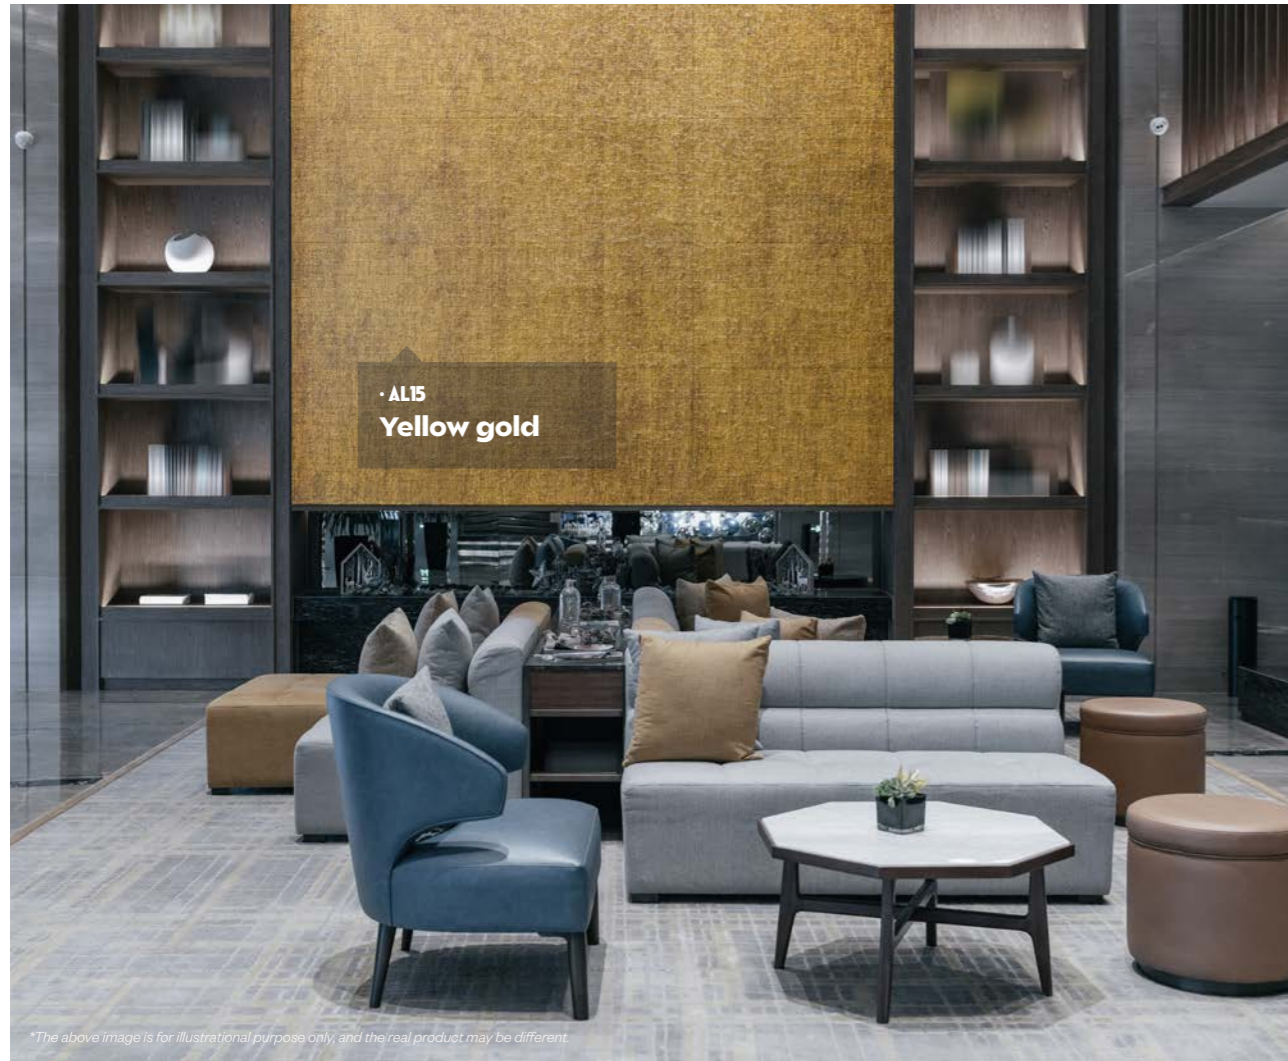

Metallic | Prestige Line

*The above image is for illustrational purpose only, and the real product may be different.