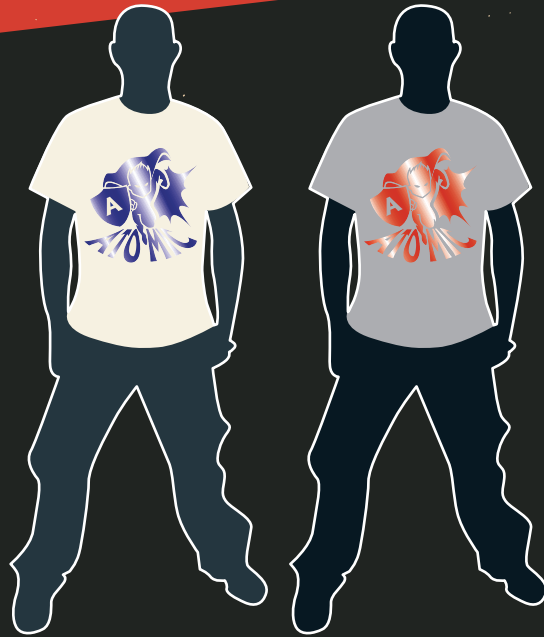

FLEXCUT

New

ATOMIC

Power your graphics with the energy of FlexCut Atomic!

100% POLYURETHANE FILM,
HIGH DURABILITY AND THE TRUSTED
FLEXCUT EASY CUTTING & WEEDING.

7 NEW
SPARKLY COLORS
FOR YOUR BRILLIANT
DESIGNS

Atomic Orange

Atomic Green

Atomic Blue

Atomic Pink

Atomic Red

Atomic Cherry

Atomic Purple

FLEXCUT *New* ATOMIC

1

Scan or create a digital vector image.

2

Cut a mirror-image of your design on a plotter-cutting machine.

3

Apply with an electric press.

FlexCut Atomic

Transfer Temperature	Transfer Time	Transfer Pressure
150°C (300°F)	12 seconds	Medium/High pressure

Cotton, Polyester, PolyCotton...

Hot peel

Washing : up to 60°C (140°F)

Thickness : 60 µ

PACKAGING

50 cm (19,7")

5 meters (5,45 yd)

50 cm (19,7")