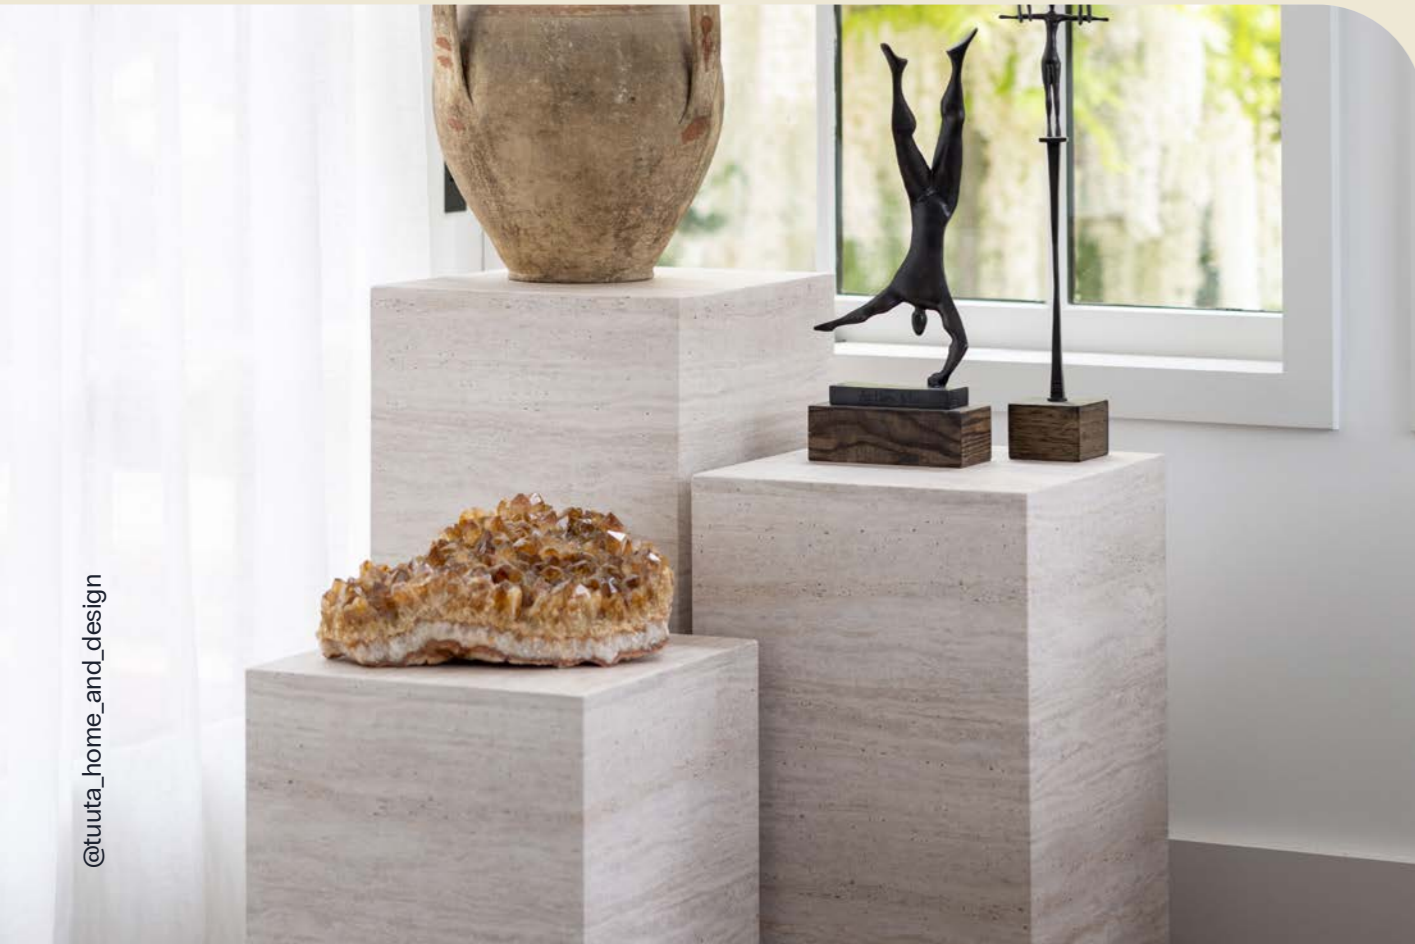

Classy Living

A new perspective on your interiors.

@tuta_home_and_design