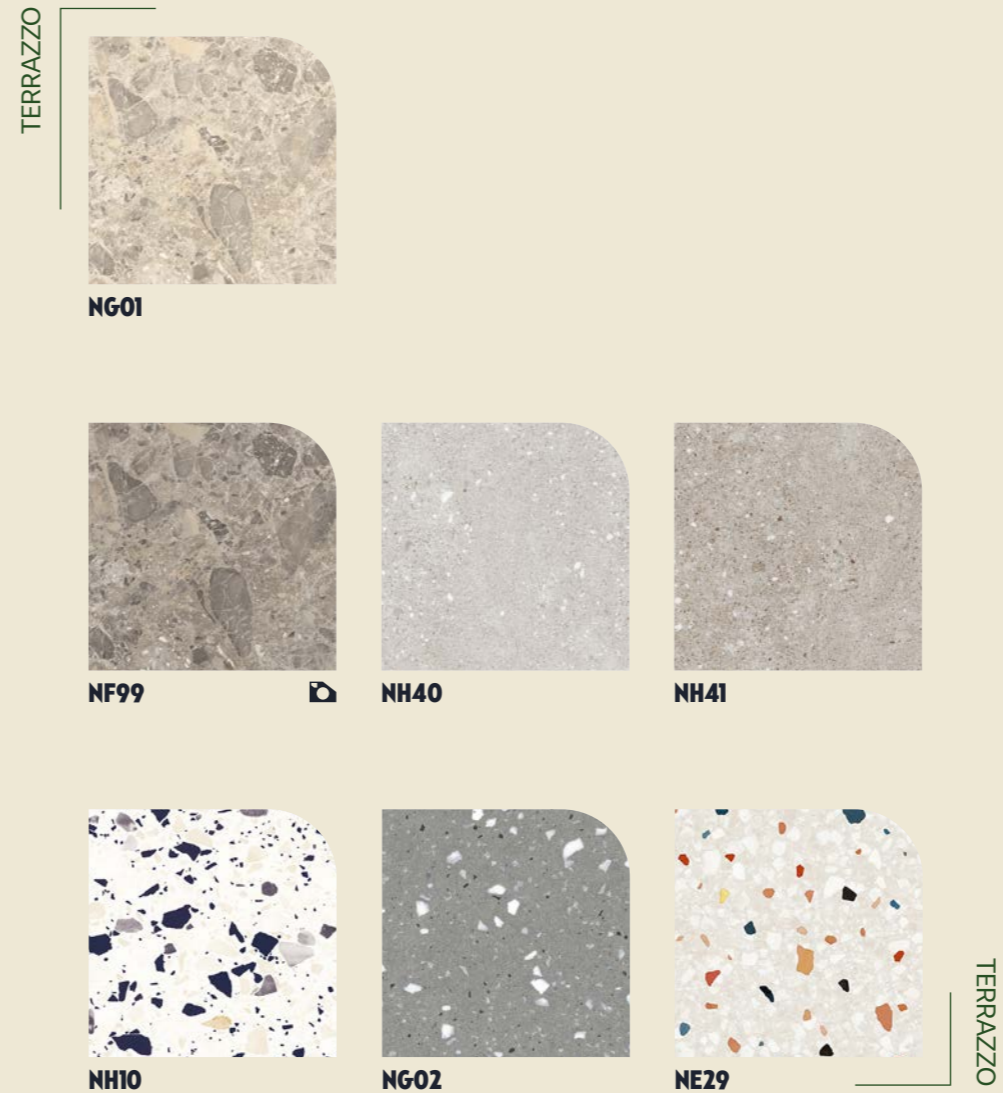

NF98

MK14

U50

NE72

NG31

Picture

MARBLE

U20
CEMENT DARK